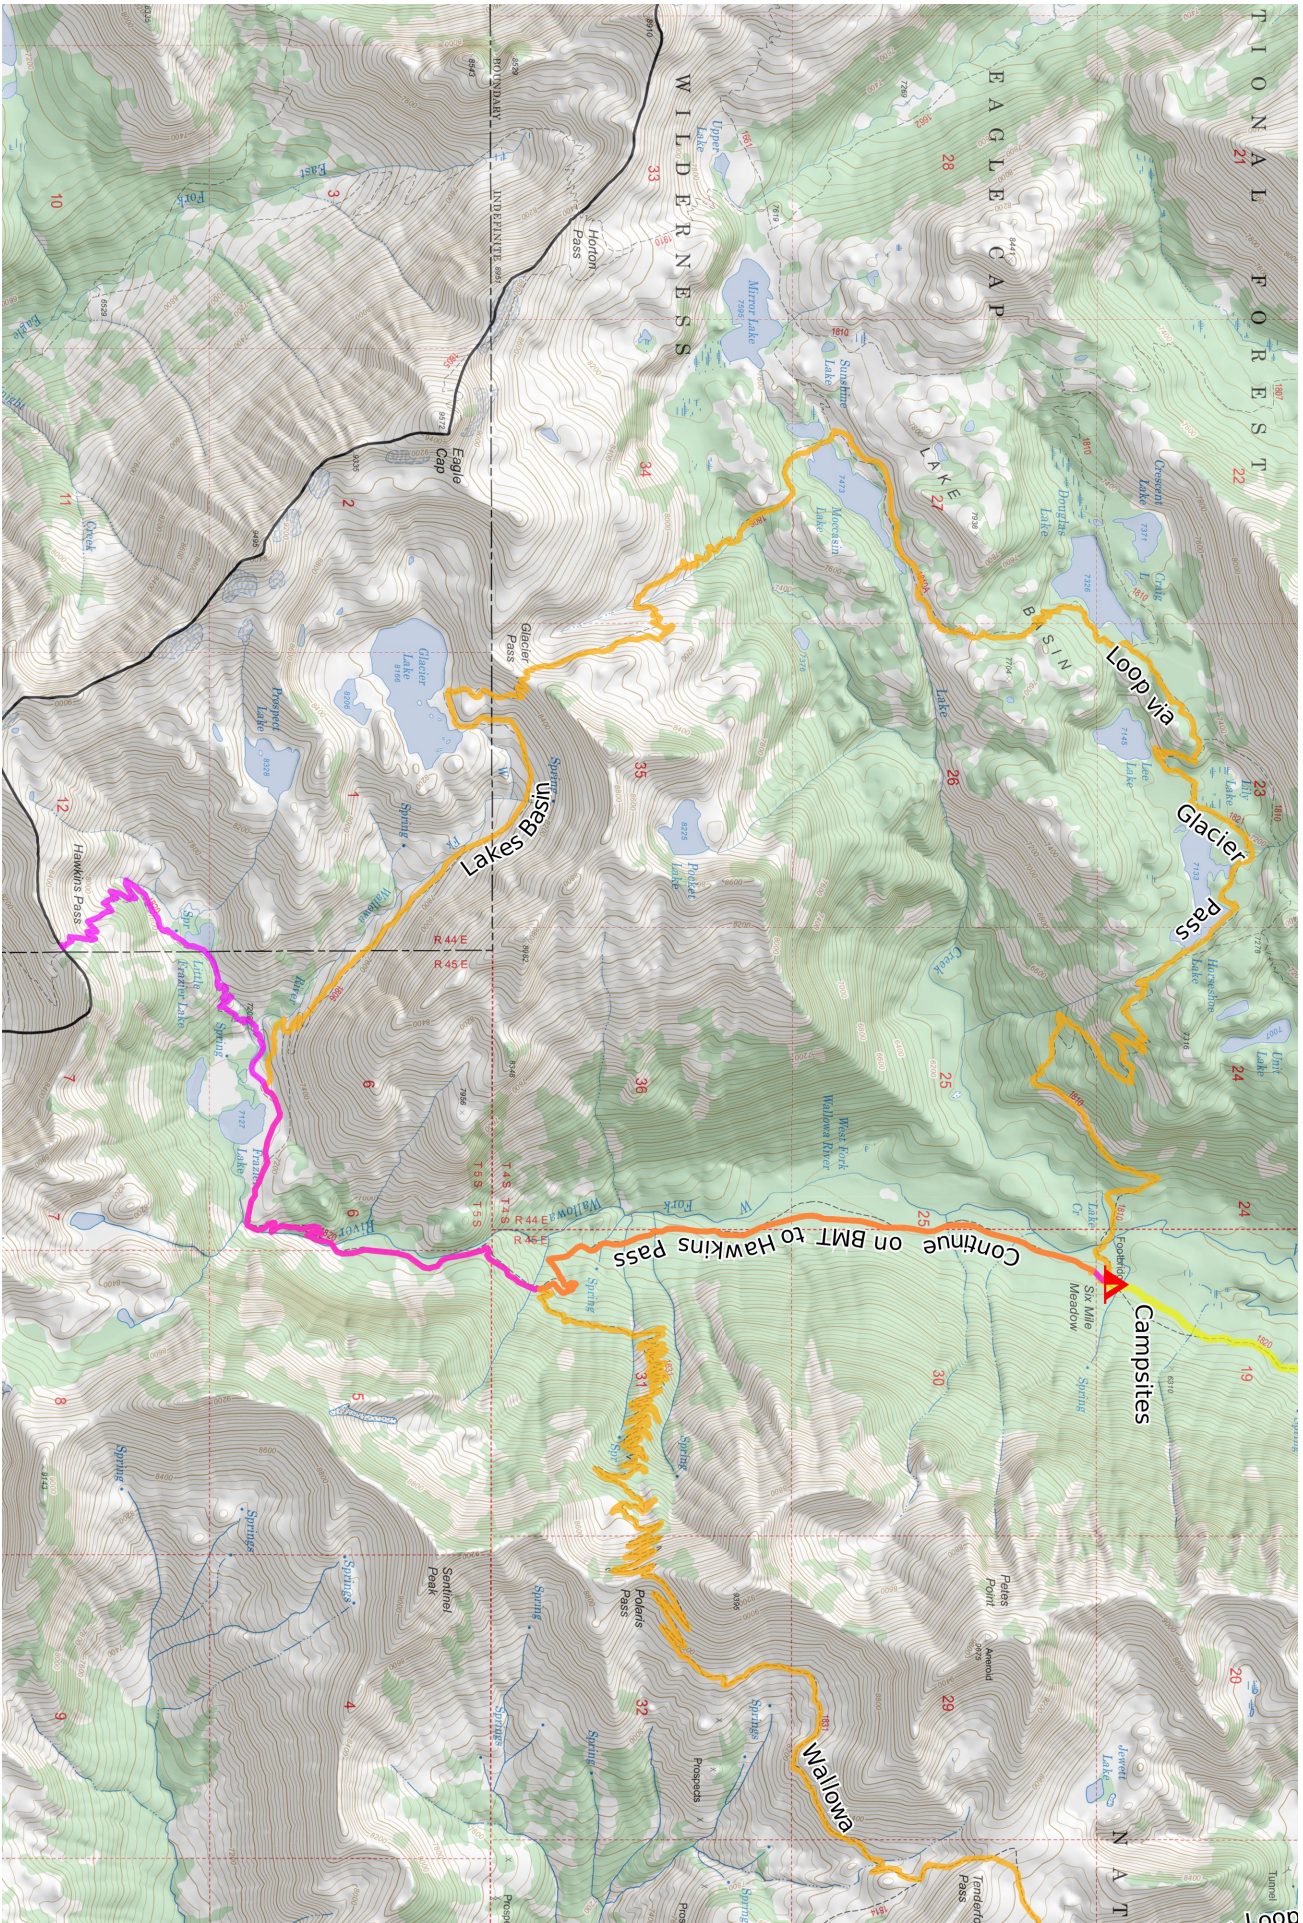

West Fork Wallowa Hike on the 1/2 1 2 3 4 5km

WGS84

UTM Zone 11T

Scale 1:40000 1 inch = 3333 feet

West Fork Wallowa Hike on the 2/2

WGS84

UTM Zone 11T