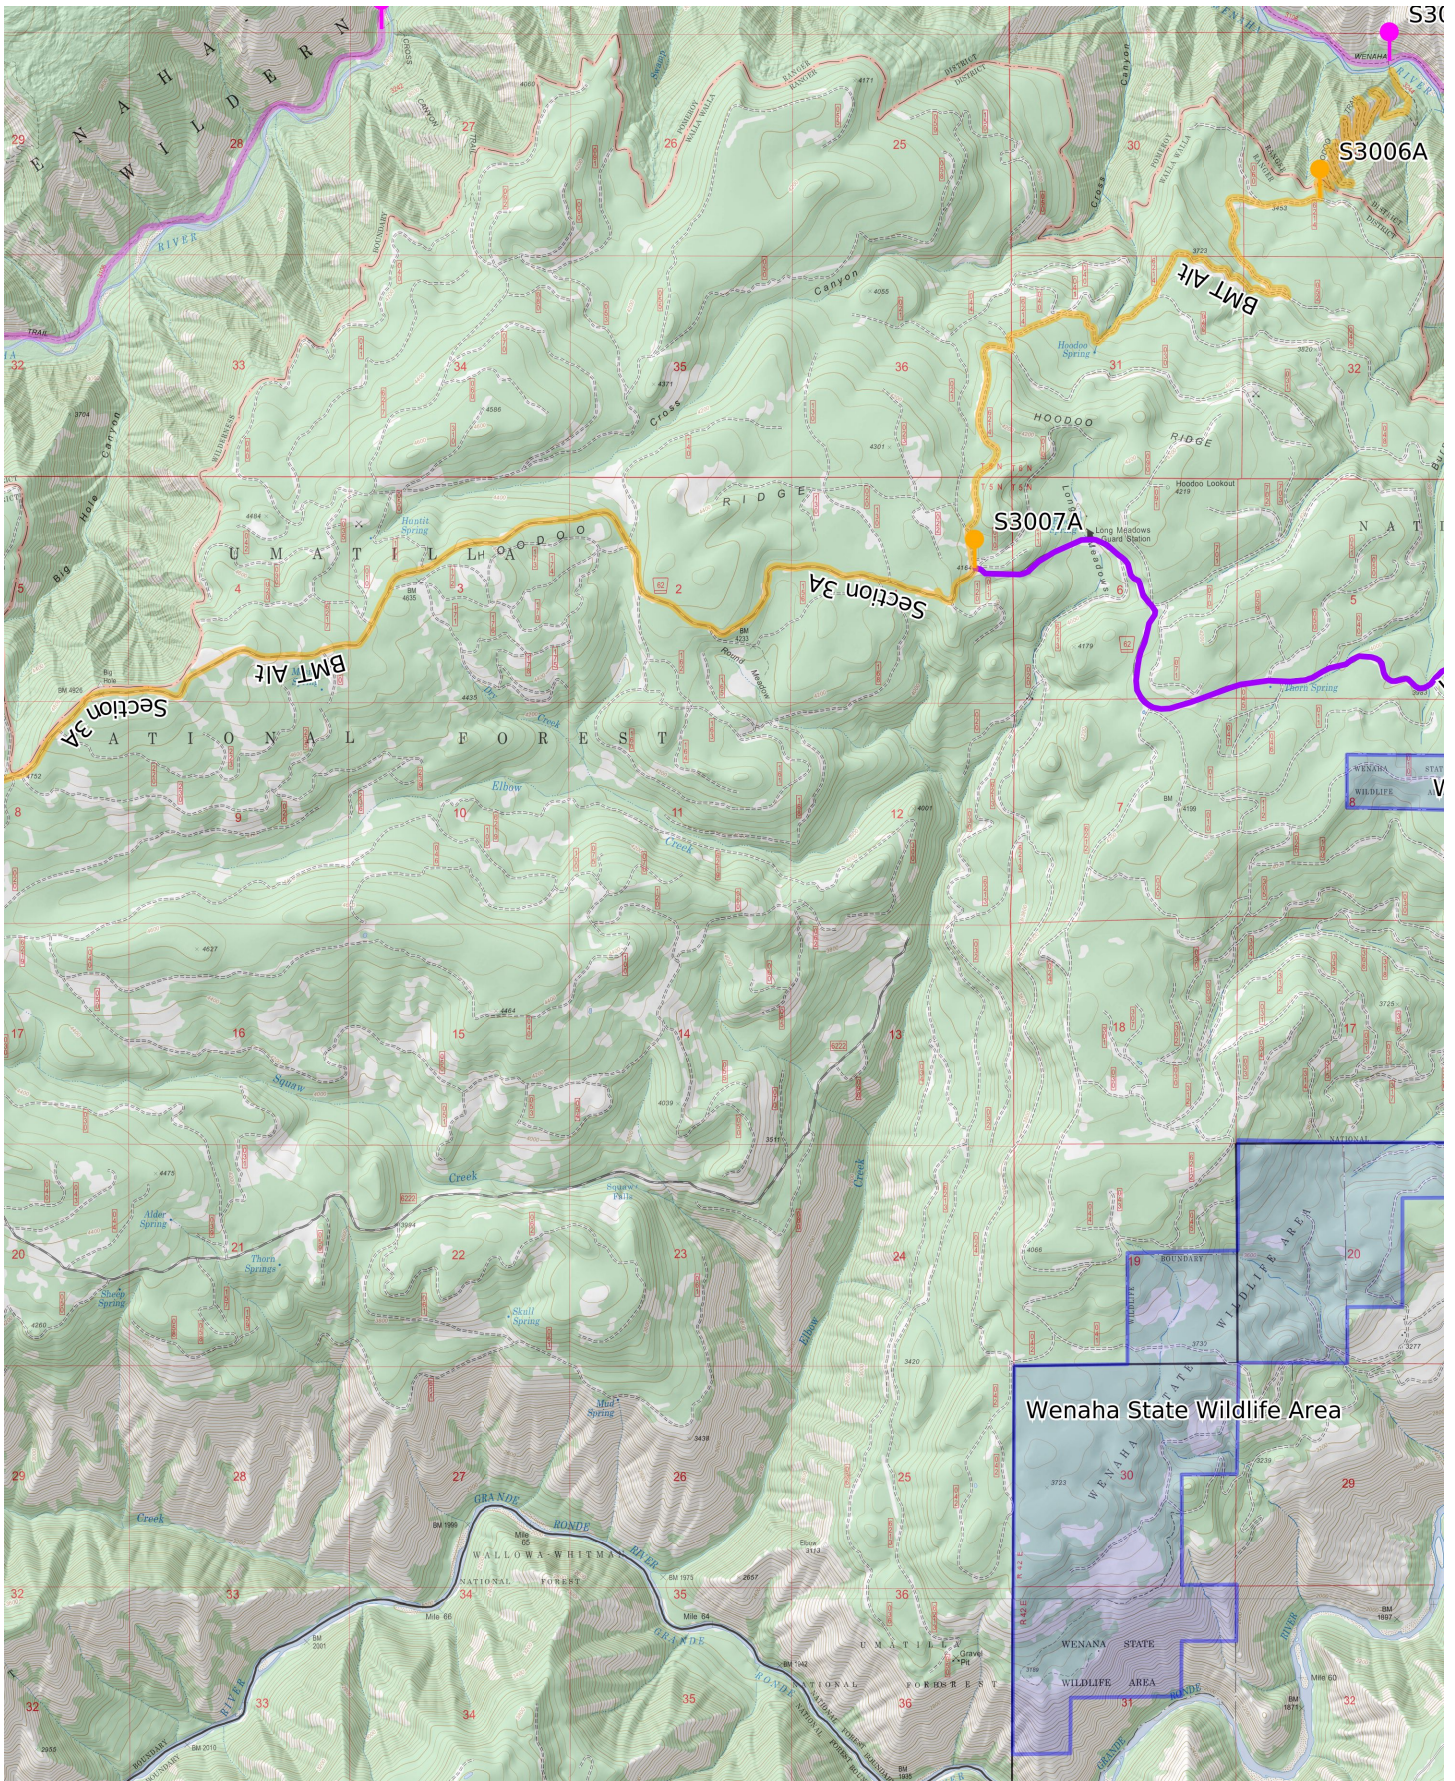

Wenaha State Wildlife Area - B 1/31 2 3 4 5 6 7 8 9 10km

WGS84  
UTM Zone 11T

Scale 1:55000 1 inch = 4583 feet

Wenaha State Wildlife Area - B 2/31

WGS84

UTM Zone 11T

Wenaha State Wildlife Area - B 3/31

WGS84

UTM Zone 11T

Scale 1:55000 1 inch = 4583 feet