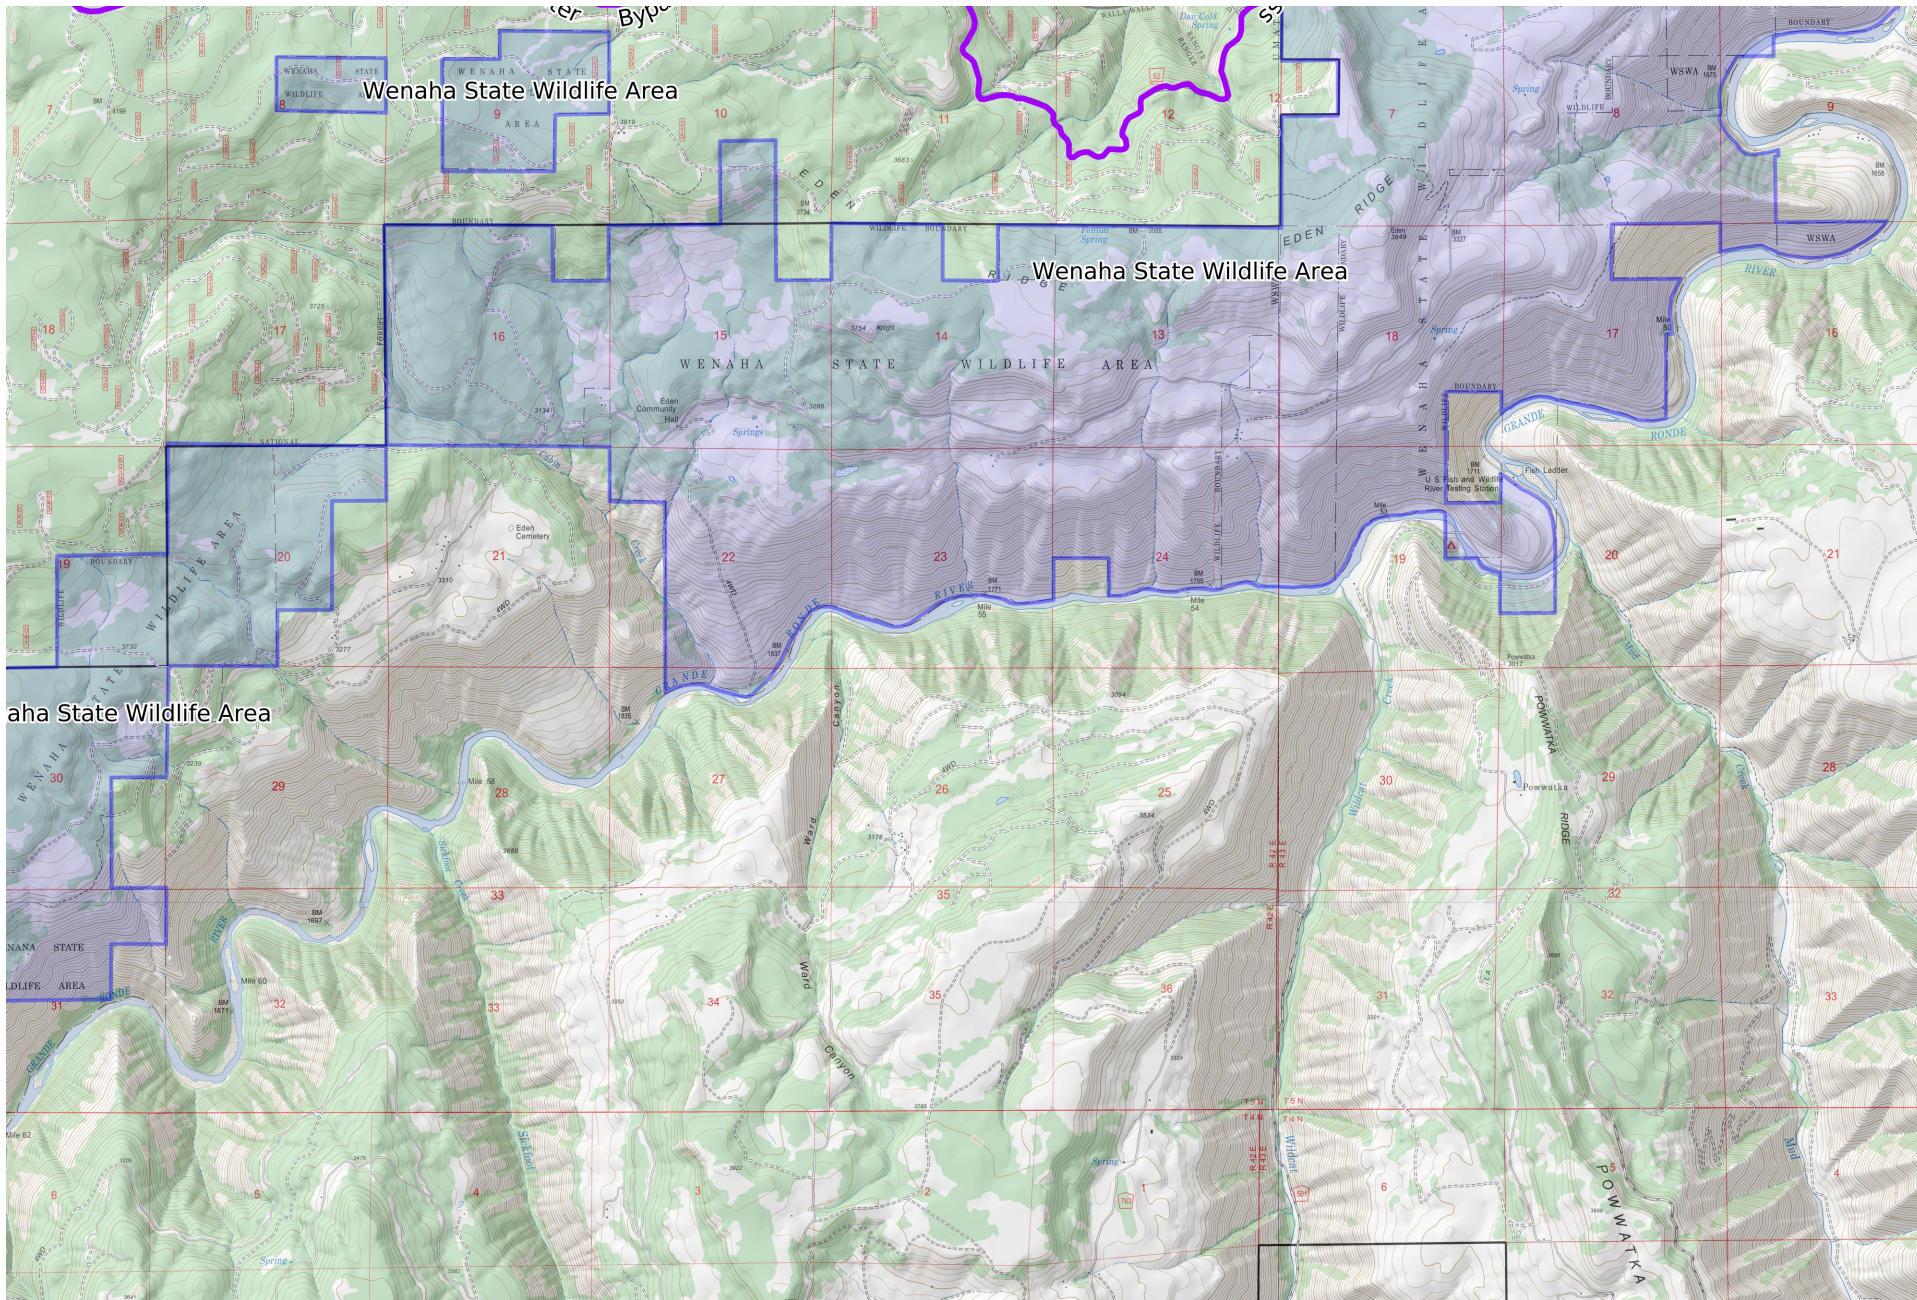

Wenaha State Wildlife Area - B 1/31 2 3 4 5 6 7 8 9 10km

WGS84  
UTM Zone 11T

Scale 1:55000 1 inch = 4583 feet

Wenaha State Wildlife Area - B 2/31

WGS84

UTM Zone 11T

Wenaha State Wildlife Area - B 3/31

WGS84

UTM Zone 11T

Scale 1:55000 1 inch = 4583 feet