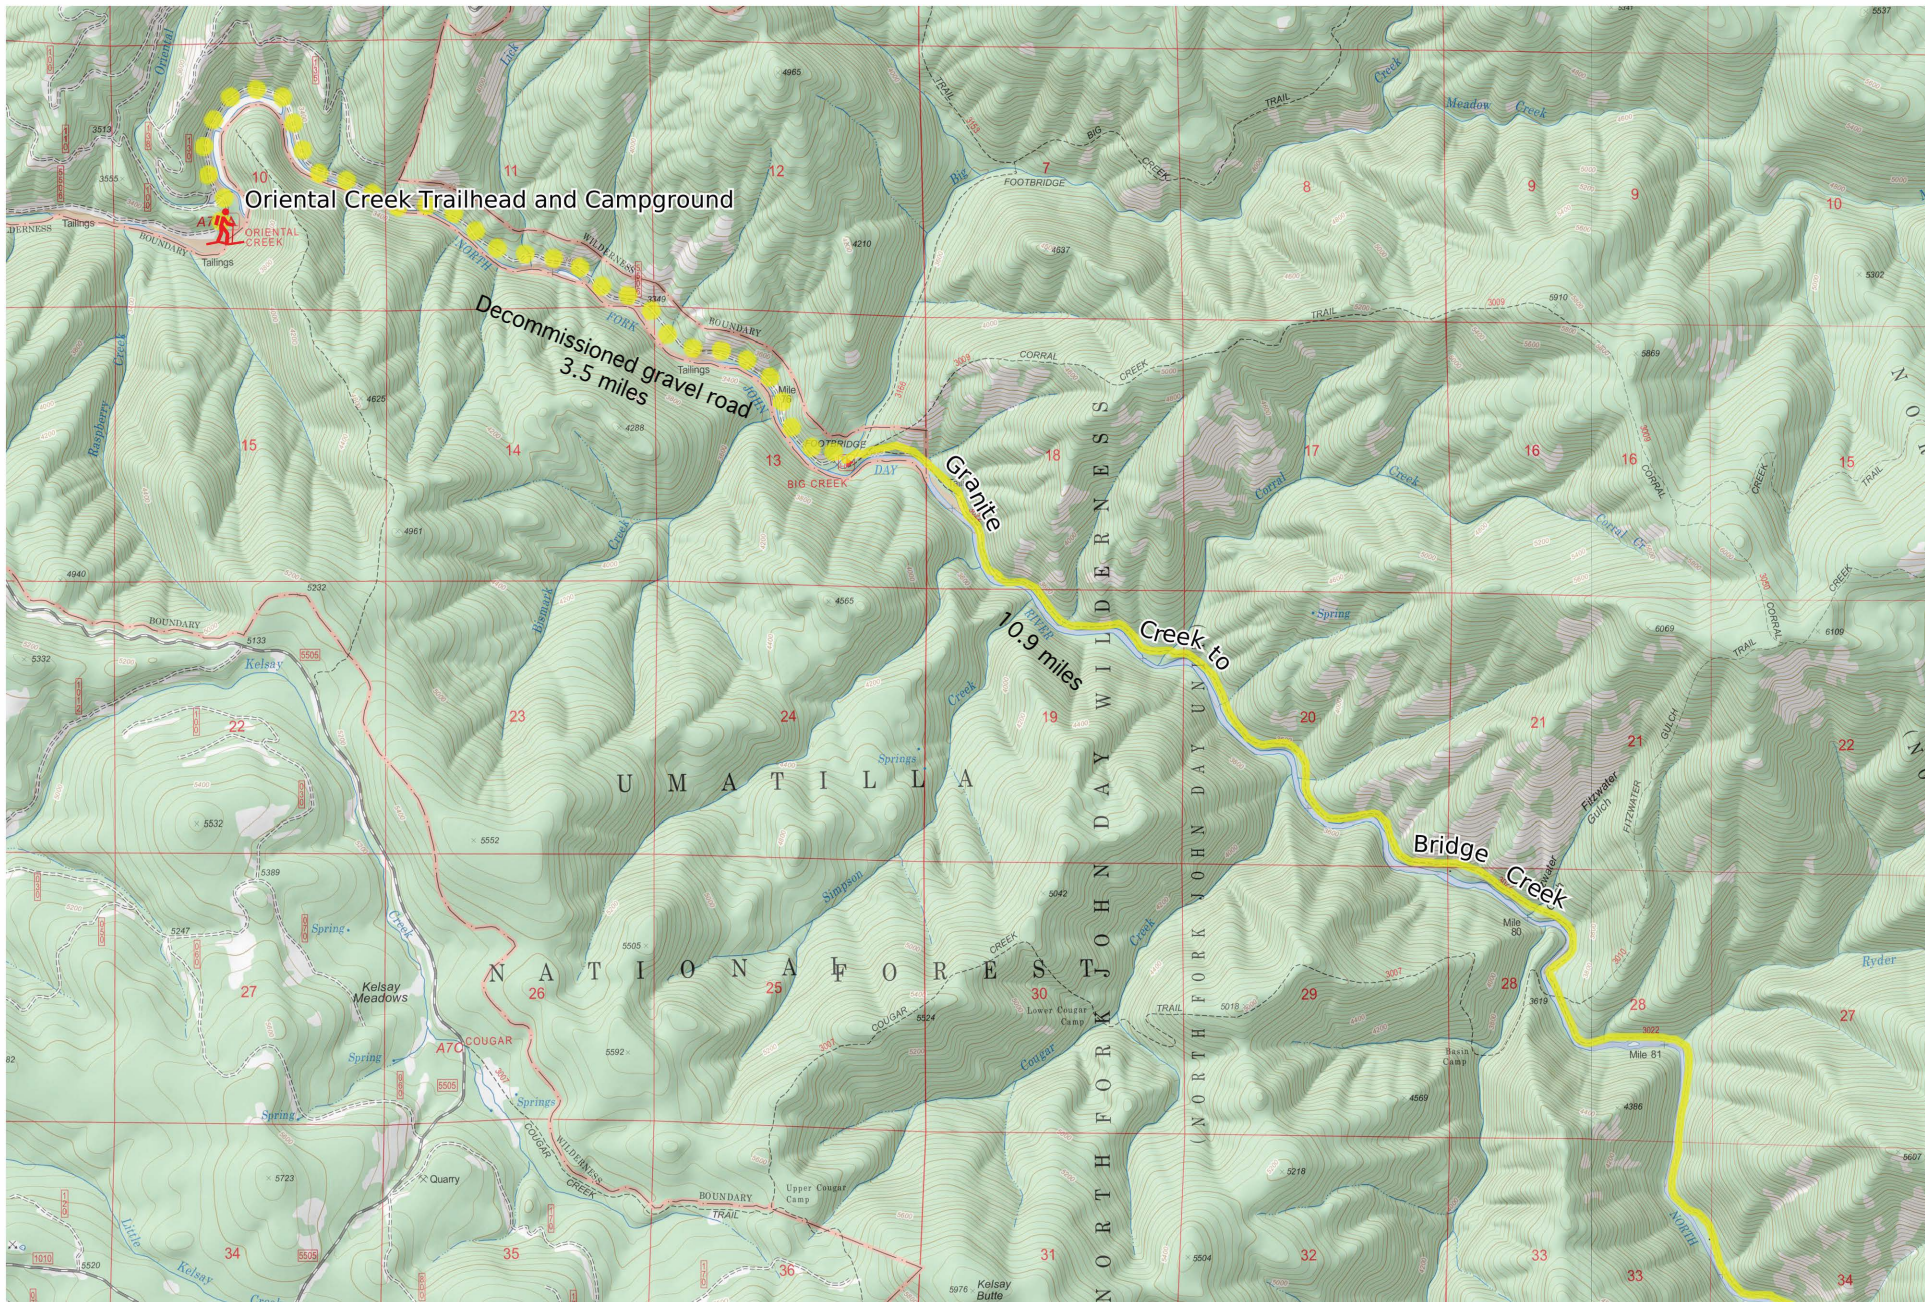

North Fork John Day Trail on t 1/3 1 2 3 4 5 6 7 8km

WGS84

UTM Zone 11T

Scale 1:45000 1 inch = 3750 feet

North Fork John Day Trail on t 2/3 1 2 3 4 5 6 7 8km

WGS84

UTM Zone 11T

Scale 1:45000 1 inch = 3750 feet

North Fork John Day Trail on t/3/3 1 2 3 4 5 6 7 8km

WGS84  
 UTM Zone 11T  

Scale 1:45000 1 inch = 3750 feet