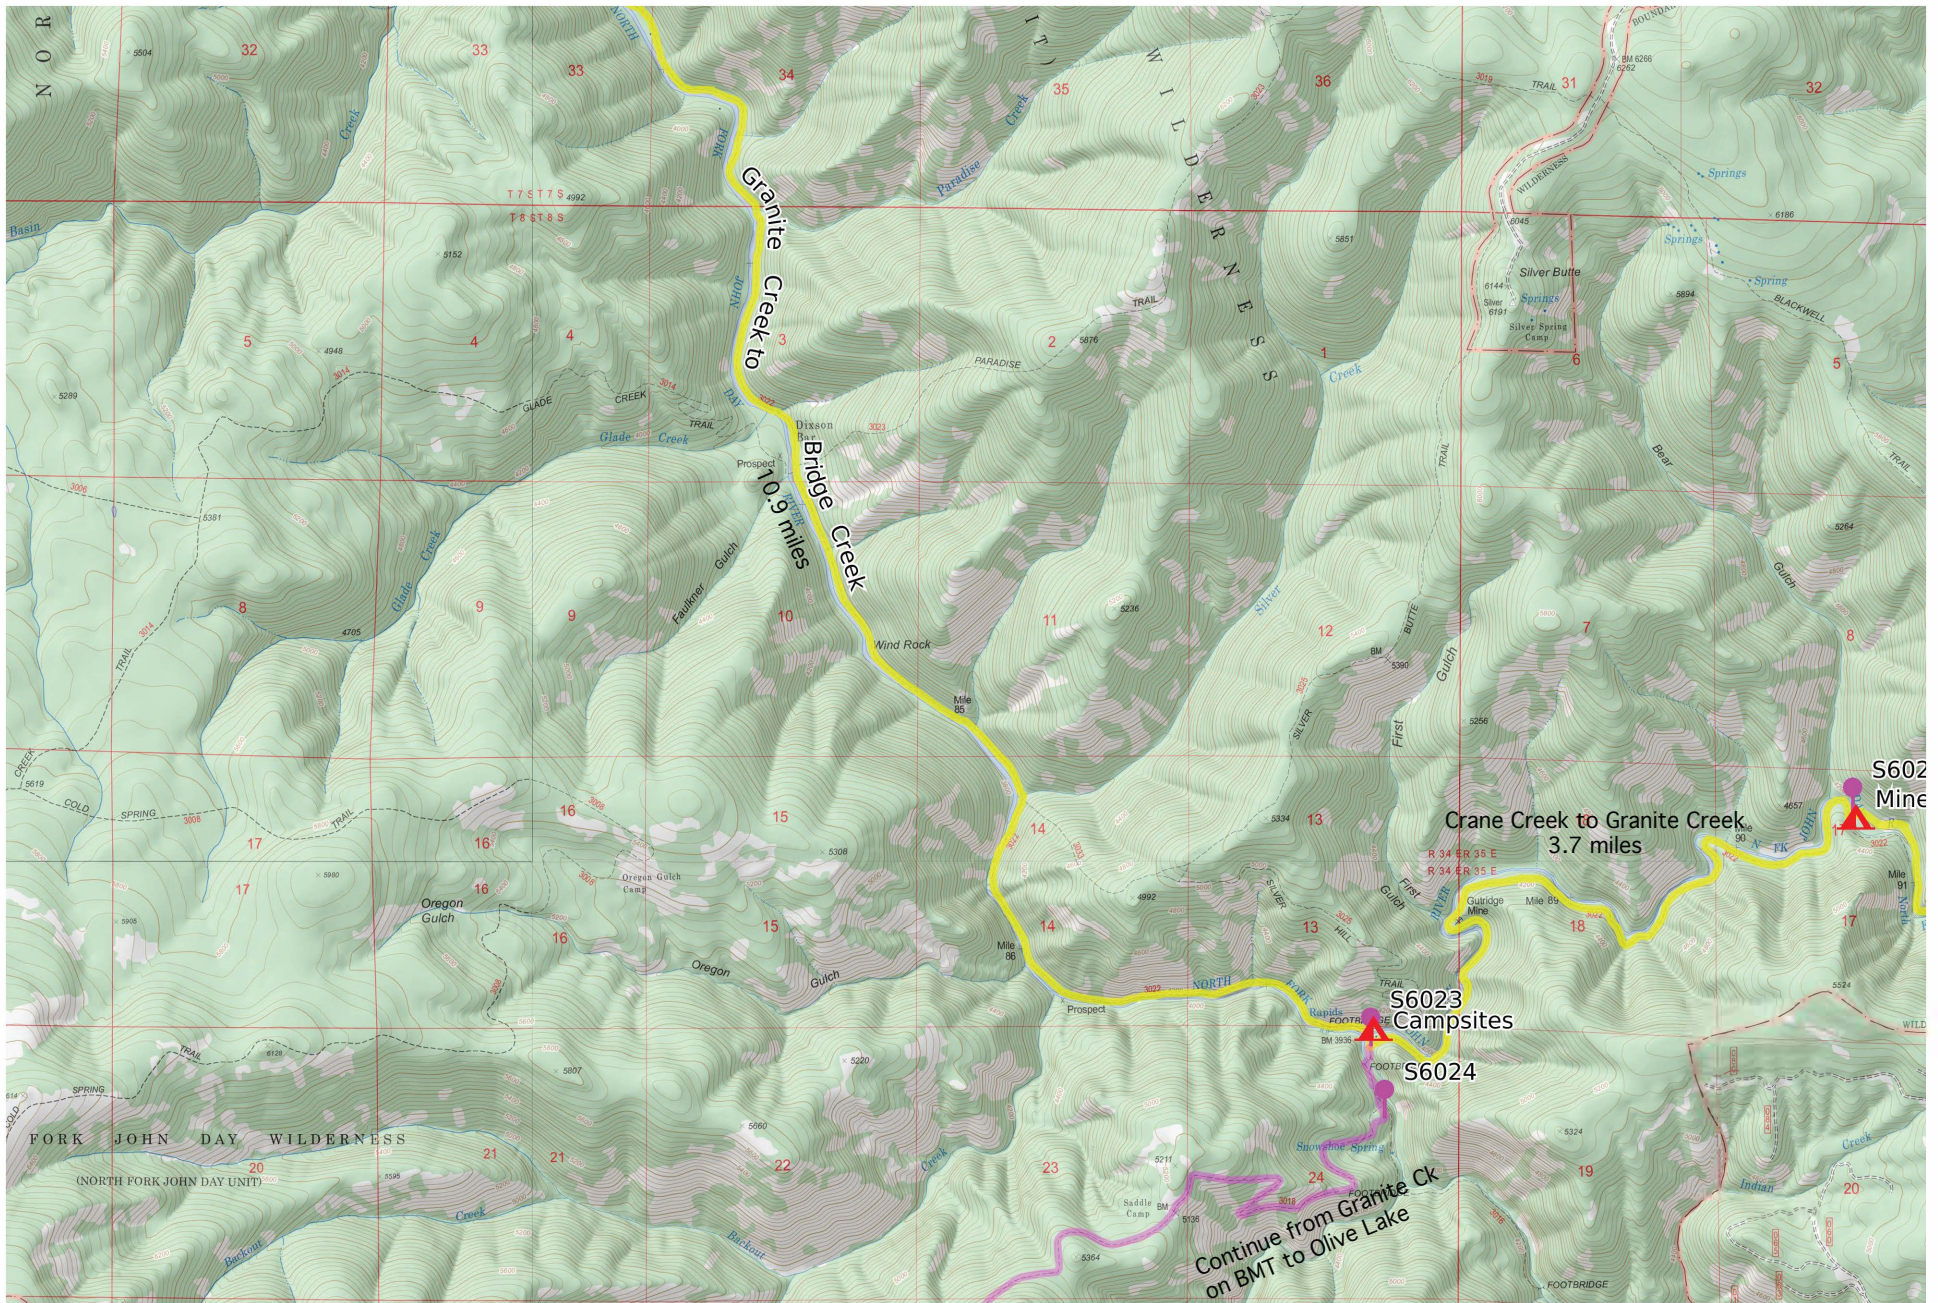

North Fork John Day Trail on t 1/3 1 2 3 4 5 6 7 8km

WGS84

UTM Zone 11T

Scale 1:45000 1 inch = 3750 feet

North Fork John Day Trail on t 2/3 1 2 3 4 5 6 7 8km

WGS84

UTM Zone 11T

Scale 1:45000 1 inch = 3750 feet

North Fork John Day Trail on t/3/3 1 2 3 4 5 6 7 8km

WGS84  
 UTM Zone 11T  

Scale 1:45000 1 inch = 3750 feet