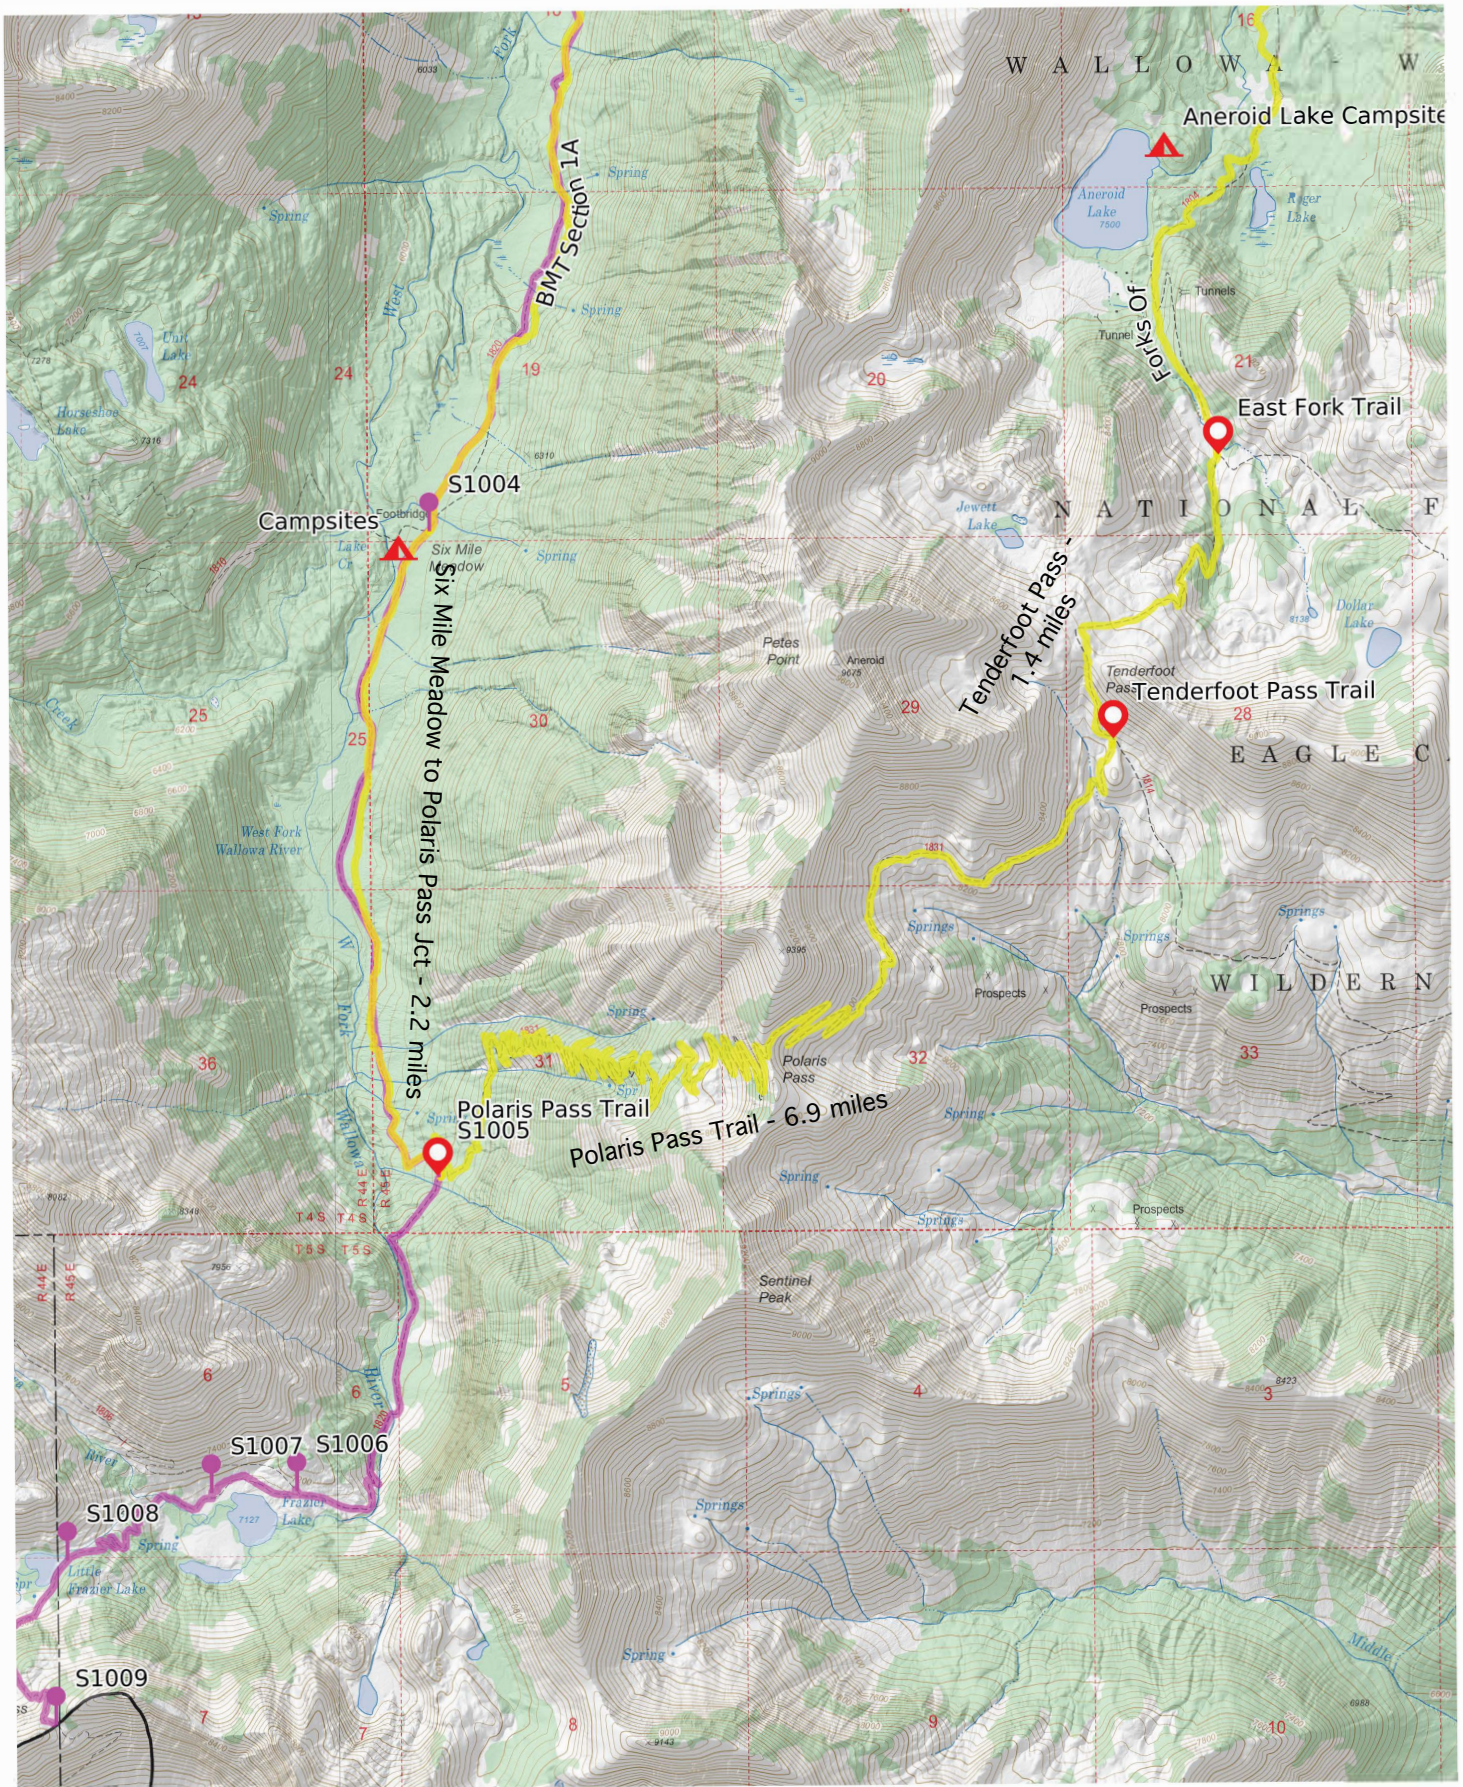

BMT Trip - Wallowa Forks Loop 1/2 1 2 3 4km

WGS84

UTM Zone 11T

Scale 1:35000 1 inch = 2917 feet

BMT Trip - Wallowa Forks Loop 2/2

WGS84

UTM Zone 11T

Scale 1:35000 1 inch = 2917 feet