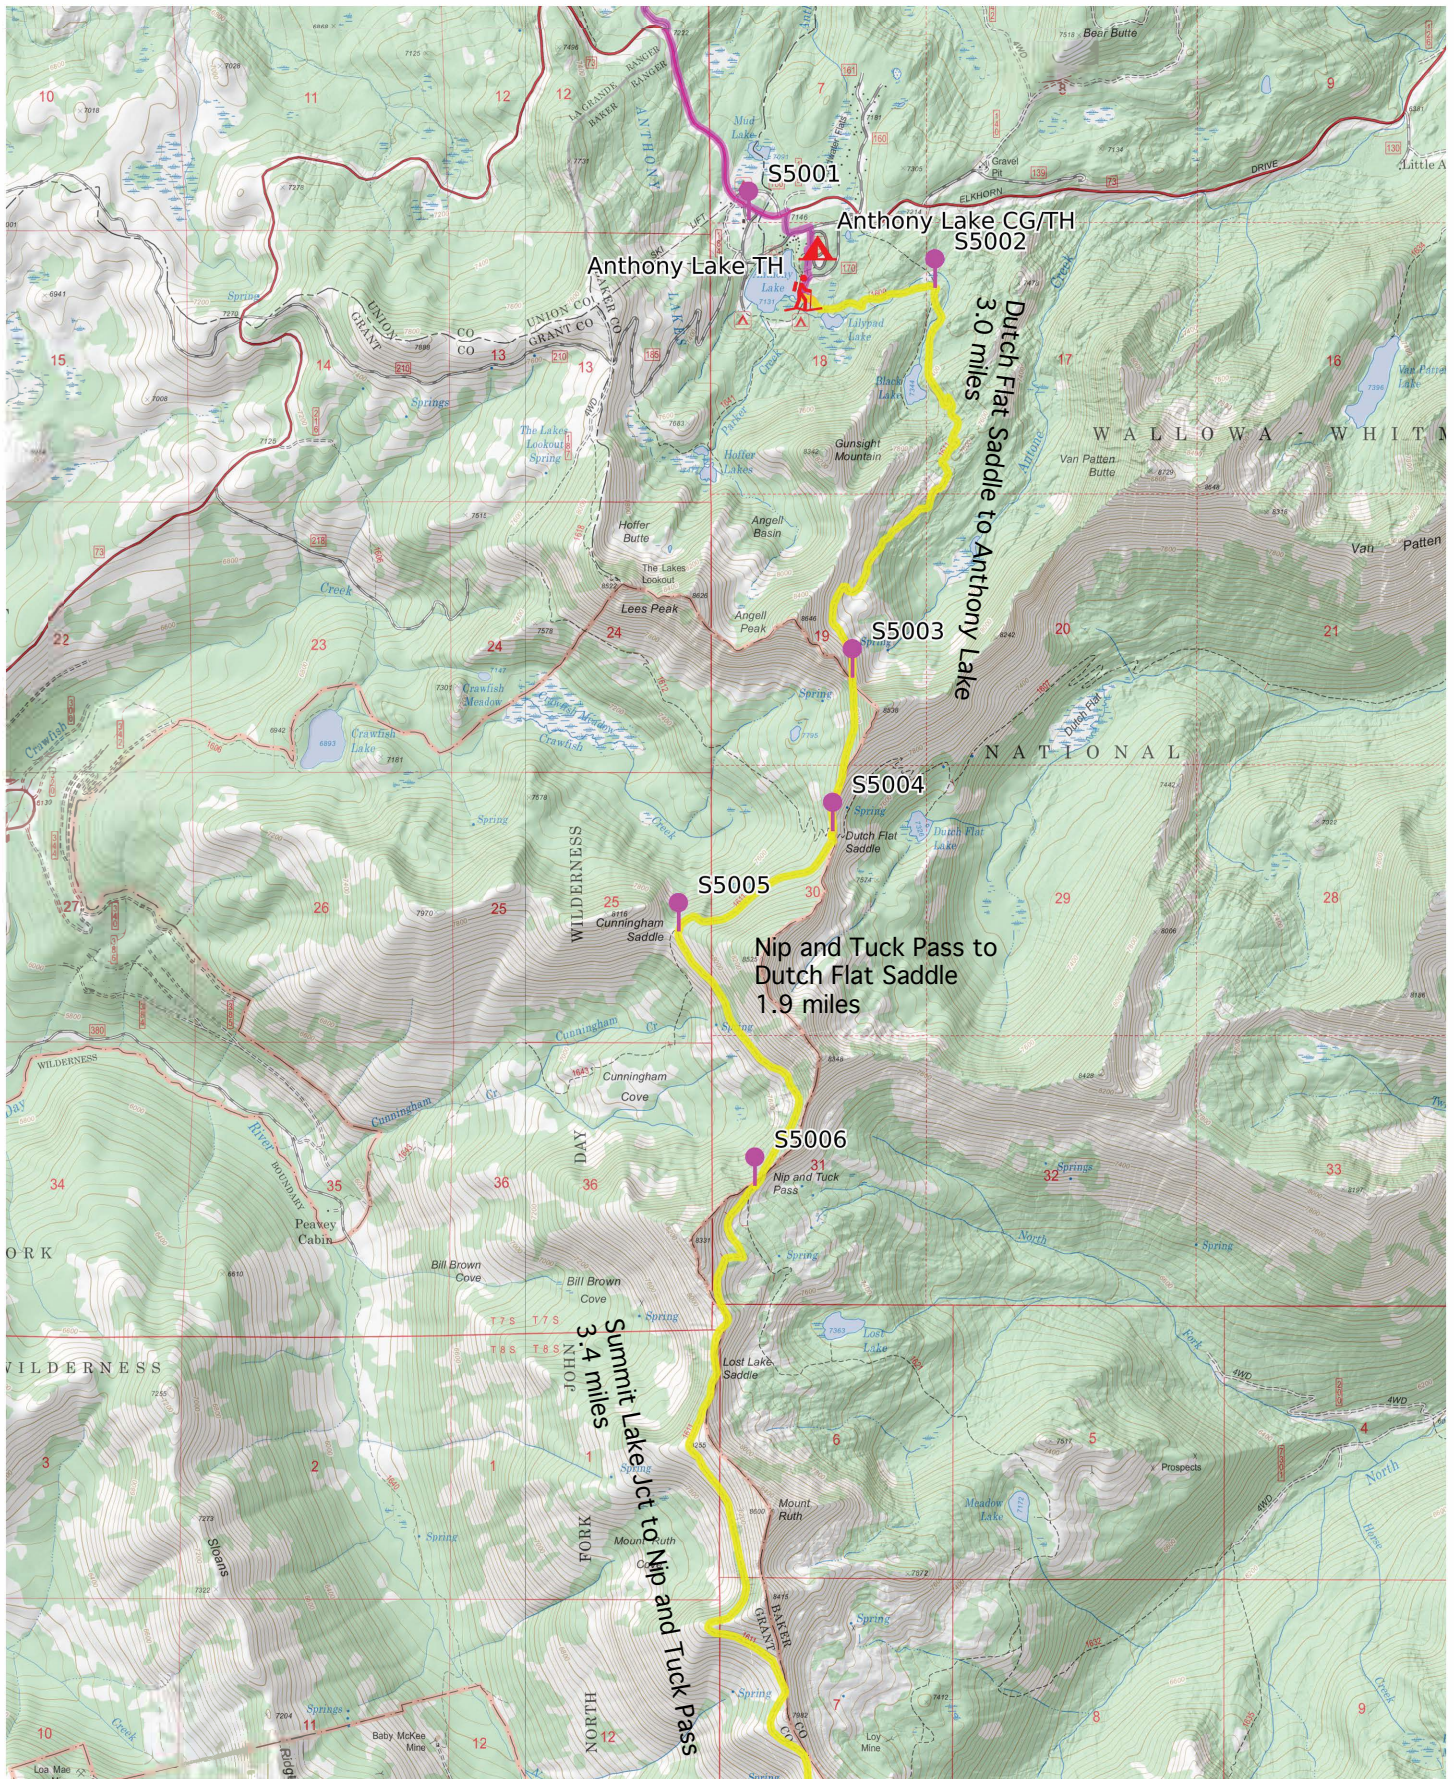

Elkhorn Crest Trail on the BMT 1/3 1 2 3 4 5 6 7 8km

WGS84

UTM Zone 11T

Scale 1:45000 1 inch = 3750 feet

Elkhorn Crest Trail on the BMT 2/3 1 2 3 4 5 6 7 8km

WGS84

UTM Zone 11T

Scale 1:45000 1 inch = 3750 feet

Elkhorn Crest Trail on the BMT 3/3 1 2 3 4 5 6km

WGS84

UTM Zone 11T

Scale 1:45000 1 inch = 3750 feet