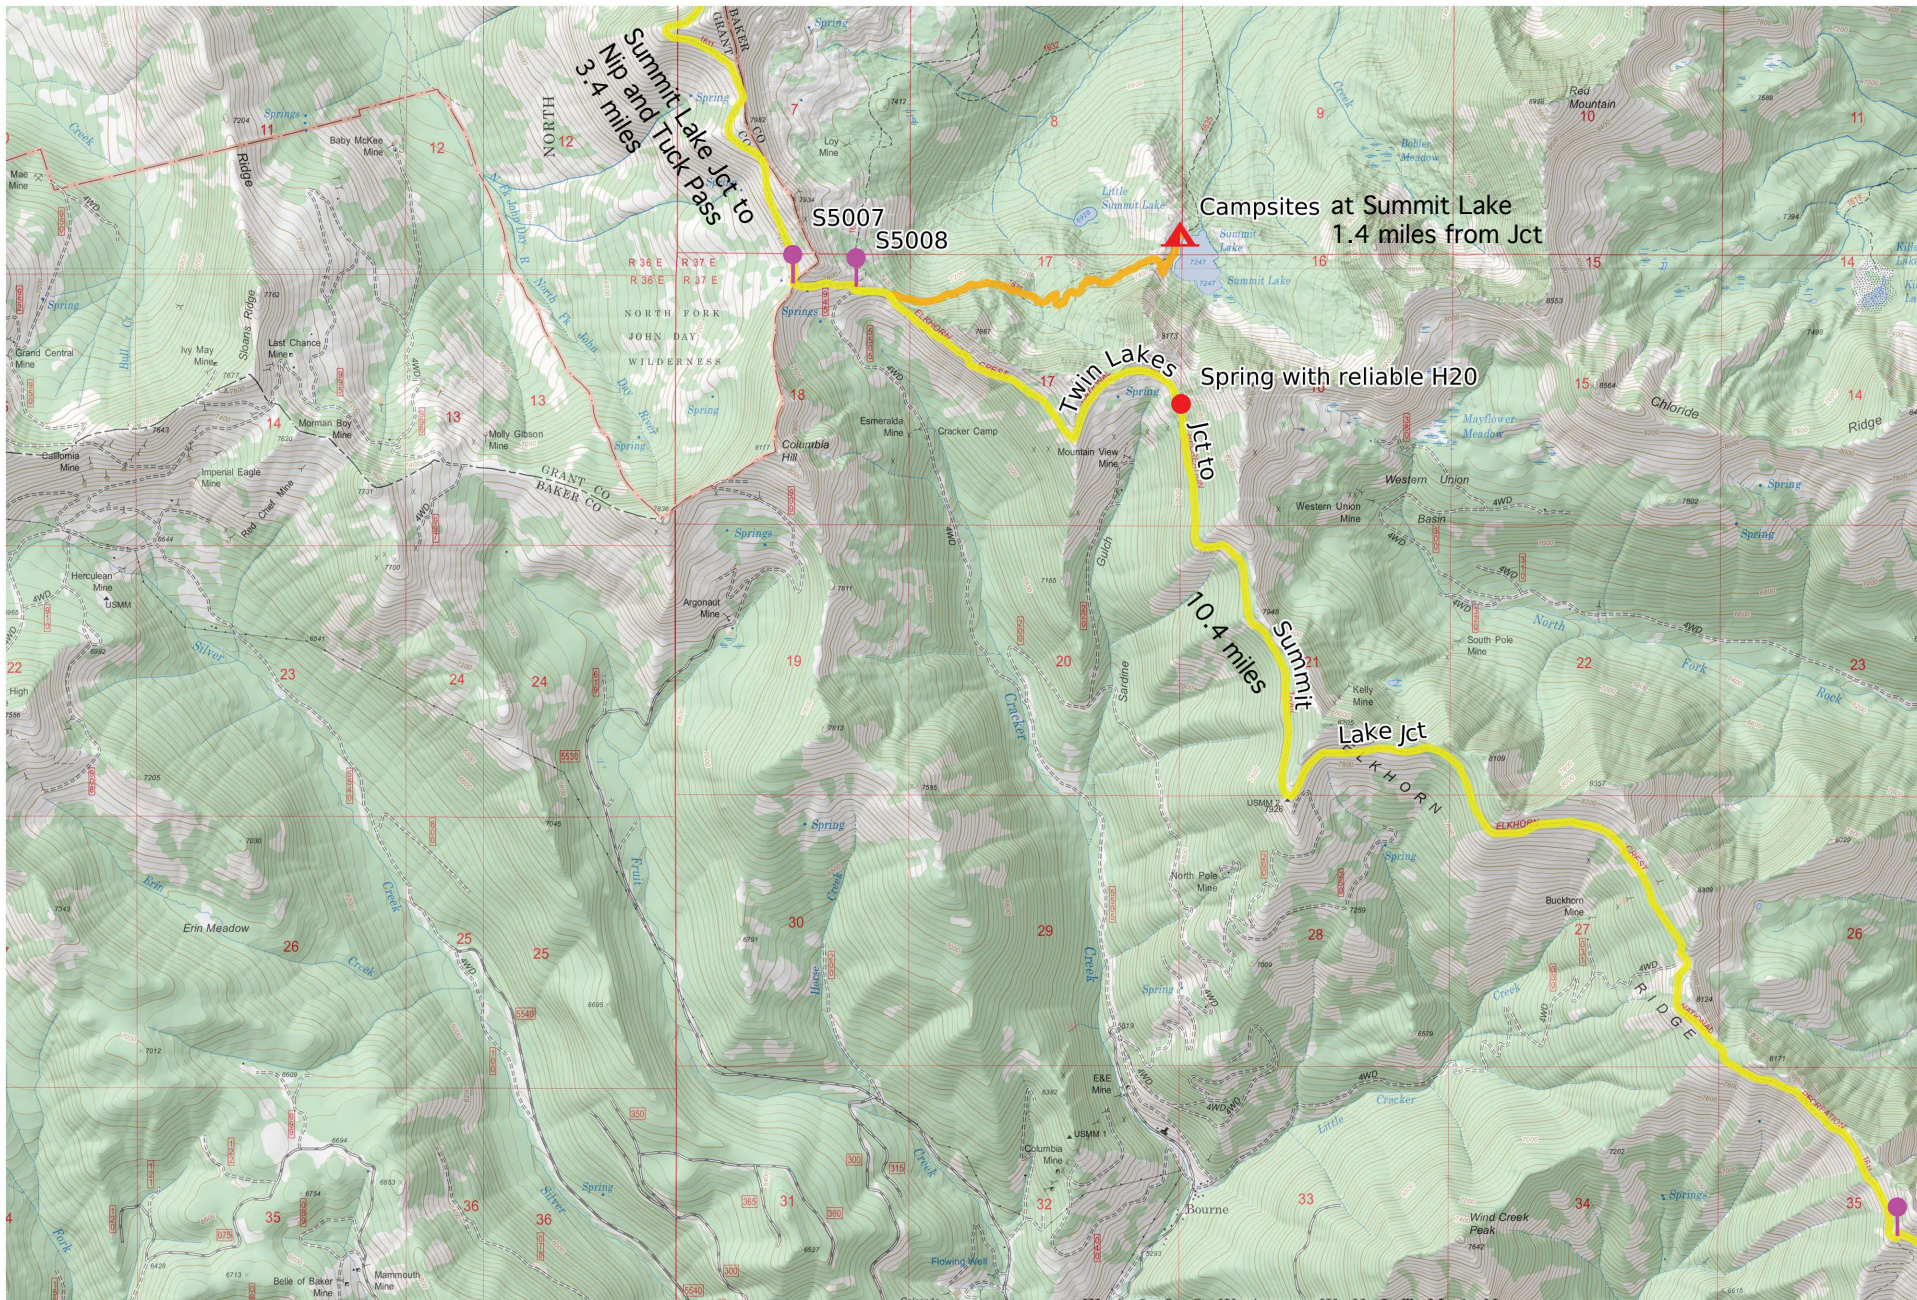

Elkhorn Crest Trail on the BMT 1/3 1 2 3 4 5 6 7 8km

WGS84

UTM Zone 11T

Scale 1:45000 1 inch = 3750 feet

Elkhorn Crest Trail on the BMT 2/3 1 2 3 4 5 6 7 8km

WGS84

UTM Zone 11T

Scale 1:45000 1 inch = 3750 feet

Elkhorn Crest Trail on the BMT 3/3 1 2 3 4 5 6km

WGS84

UTM Zone 11T

Scale 1:45000 1 inch = 3750 feet